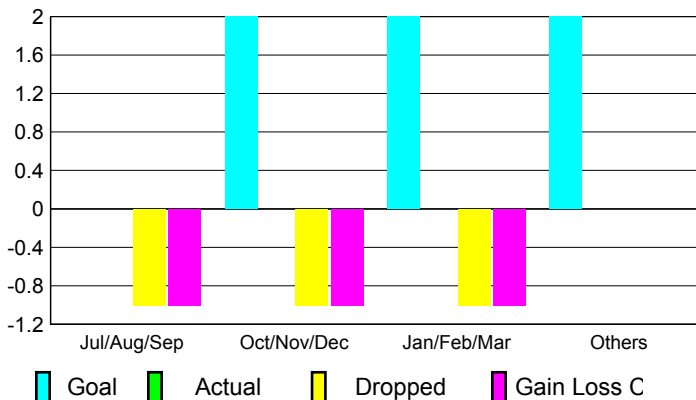

2009-2010 GMT Quarterly Report for District (or Undistricted) **District 116 B**

GMT: **HOWARD PATRICK LEE**

Location: **SPAIN**

GMT CA: **4**

CLUBS

Club Results
2009-2010

Clubs
2008-2009

Month	New Club Goal	Actual New Clubs	Actual Dropped Clubs	Gain/Loss of Clubs	Gain/Loss of Clubs
Jul/Aug/Sep	0	0	-1	-1	0
Oct/Nov/Dec	2	0	-1	-1	-1
Jan/Feb/Mar	2	0	-1	-1	-1
Apr/May/June	2	0	0	0	0
Totals	6	0	-3	-3	-2

Club Results 2009-2010

Goal, New, Dropped, Gain/Loss

Comparison of Club Gain/Loss

Current Year Compared to the Previous Year

YTD Status Quo Clubs 2009-2010

Status Quo Clubs Compared to Status Quo Members

MEMBERSHIP

Membership Results
2009-2010

Membership
2008-2009

Month	Net Memb Goal	Actual New Memb	Actual Dropped Memb	Gain/Loss of Memb	Gain/Loss of Memb
Jul/Aug/Sep	10	59	-52	7	-1
Oct/Nov/Dec	50	24	-48	-24	-62
Jan/Feb/Mar	50	58	-64	-6	-45
Apr/May/June	50	27	-26	1	-6
Totals	160	168	-190	-22	-114