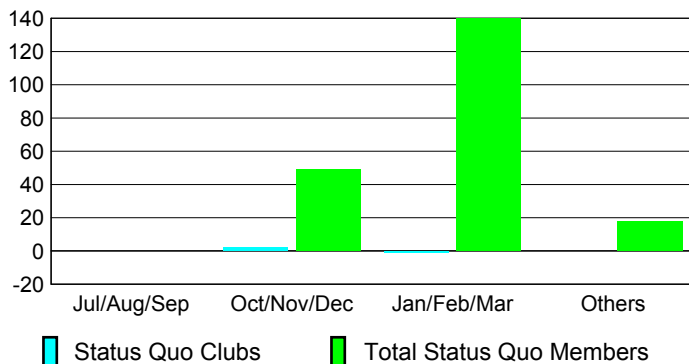

Club Results 2009-2010

Goal, New, Dropped, Gain/Loss

Comparison of Club Gain/Loss

Current Year Compared to the Previous Year

YTD Status Quo Clubs 2009-2010

Status Quo Clubs Compared to Status Quo Members

MEMBERSHIP

Membership Results
2009-2010

Membership
2008-2009

Month	Net Memb Goal	Actual New Memb	Actual Dropped Memb	Gain/Loss of Memb	Gain/Loss of Memb
Jul/Aug/Sep	10	59	-52	7	-1
Oct/Nov/Dec	50	24	-48	-24	-62
Jan/Feb/Mar	50	58	-64	-6	-45
Apr/May/June	50	27	-26	1	-6
Totals	160	168	-190	-22	-114