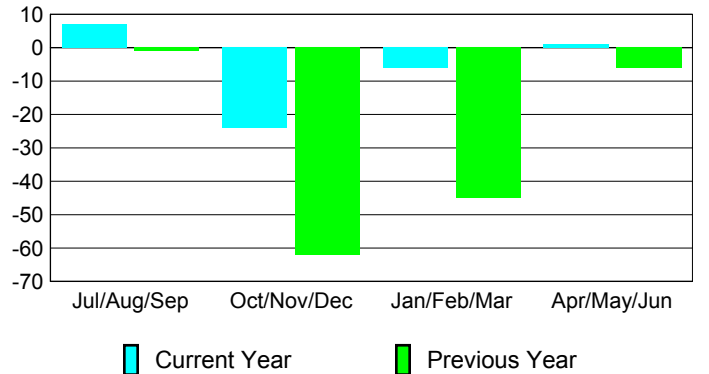

Comparison of Membership Gain/Loss

Current Year Compared to the Previous Year