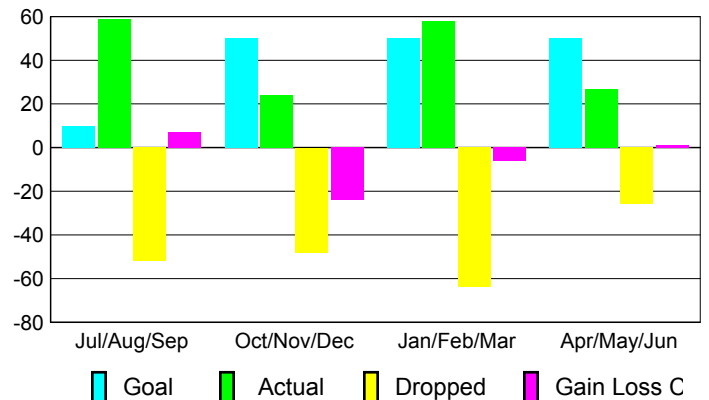

Membership Results 2009-2010

Goal, New, Dropped, Gain/Loss