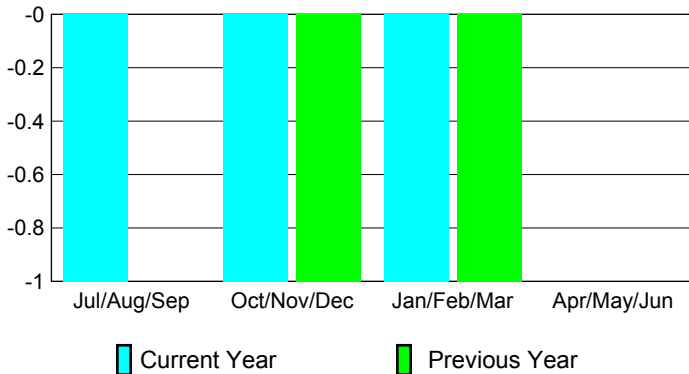

2009-2010 GMT Quarterly Report for District (or Undistricted) **District 116 B**

GMT: **HOWARD PATRICK LEE**

Location: **SPAIN**

GMT CA: **4**

CLUBS

Club Results
2009-2010

Clubs
2008-2009

Month	New Club Goal	Actual New Clubs	Actual Dropped Clubs	Gain/Loss of Clubs	Gain/Loss of Clubs
Jul/Aug/Sep	0	0	-1	-1	0
Oct/Nov/Dec	2	0	-1	-1	-1
Jan/Feb/Mar	2	0	-1	-1	-1
Apr/May/June	2	0	0	0	0
Totals	6	0	-3	-3	-2

Club Results 2009-2010

Goal, New, Dropped, Gain/Loss

Comparison of Club Gain/Loss

Current Year Compared to the Previous Year

YTD Status Quo Clubs 2009-2010

Status Quo Clubs Compared to Status Quo Members

MEMBERSHIP